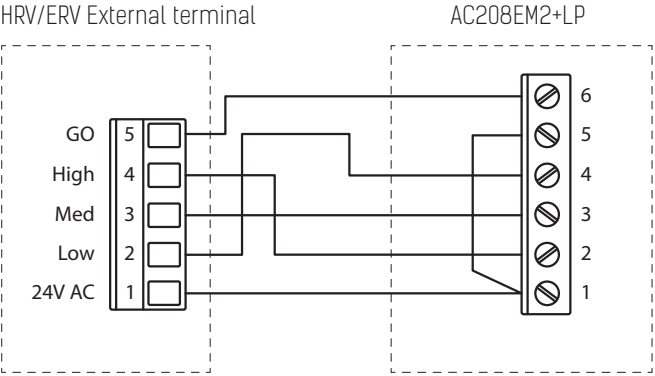

DESCRIPTION

Created to optimize both product performance and homeowner comfort. Offers simplified sensor control for ease of use. Equipped with a temperature indicator.

MODES

The control panel provides the following operating modes:

- Turning unit on/off
- Minimum speed
- Medium speed
- Maximum speed

COMPATIBILITY

Compatible with all Frigate HRV/ERV models.

WIRING DIAGRAM

MODEL	QUANTITY	COMMENTS	PROJECT
			location:
			architect:
			engineer:
			contractor:
			submitted by: