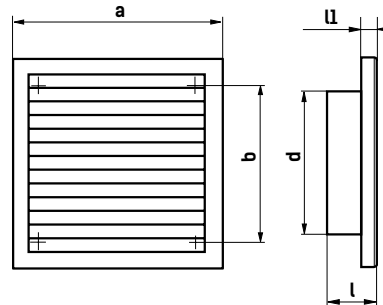

DIMENSIONS

Model	Measurements [in.]					Air pass [in. ²]
	a	d	b	l	l1	
MV 100 Vs	6 ¹ / ₁₆ "	3 ¹⁵ / ₁₆ "	4 ¹ / ₄ "	5/8"	1 ¹³ / ₁₆ "	0.0431

MODEL	QUANTITY	COMMENTS	PROJECT
			location:
			architect:
			engineer:
			contractor:
			submitted by: