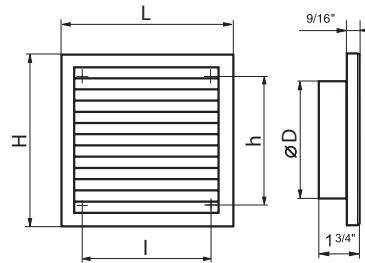

DIMENSIONS

Model	Measurements [in.]				
	L	l	H	h	Ø D
MV 120 s	7 ^{3/8"}	5 ^{9/16"}	7 ^{3/8"}	5 ^{9/16"}	-
MV 120 Vs	7 ^{3/8"}	5 ^{9/16"}	7 ^{3/8"}	5 ^{9/16"}	4 ^{15/16"}

MV 120 s

MV 120 Vs

MODEL	QUANTITY	COMMENTS	PROJECT
			location:
			architect:
			engineer:
			contractor:
			submitted by: