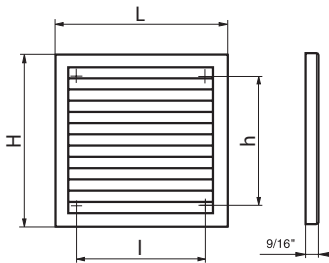

DIMENSIONS

Model	Measurements [in.]				
	L	l	H	h	Ø D
MV 120 s	7 ^{3/8"}	5 ^{9/16"}	7 ^{3/8"}	5 ^{9/16"}	-
MV 120 Vs	7 ^{3/8"}	5 ^{9/16"}	7 ^{3/8"}	5 ^{9/16"}	4 ^{15/16"}

MV 120 s

MV 120 Vs

MODEL	QUANTITY	COMMENTS	PROJECT
			location:
			architect:
			engineer:
			contractor:
			submitted by: