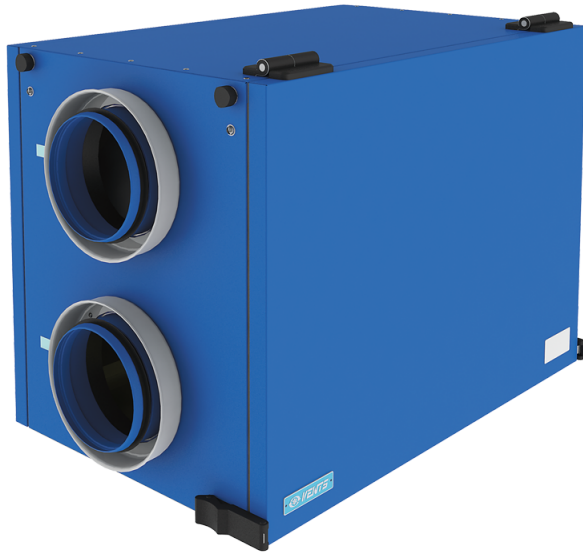

## Series **Brig HRV**

A Heat Recovery Ventilator is a complete whole house ventilation system designed to bring a continuous supply of fresh air into the house while exhausting an equal amount of stale air

- Motor type: AC

Lineup	
	HRV 120
	HRV 170
	HRV 200
	HRV 300