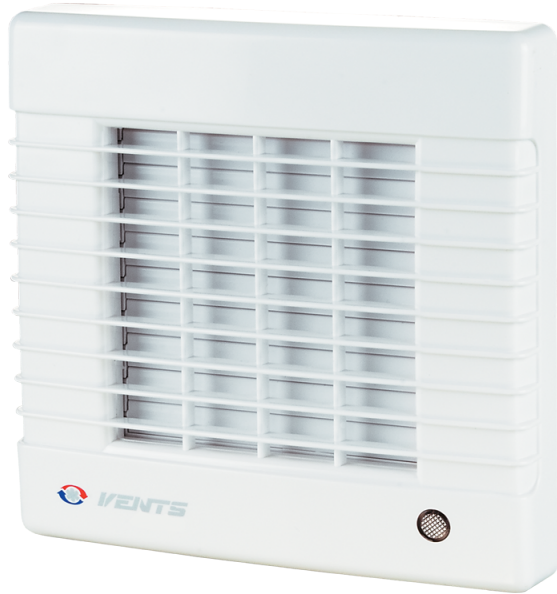

Series **MA**

Axial extract MA fans with automatic shutters. Designed for through the wall or wall mount application.

- Motor type: AC
- Casing material: Plastic

Lineup	Rated power, W
 100 MA	17
 125 MA	19.2
 150 MA	35.2