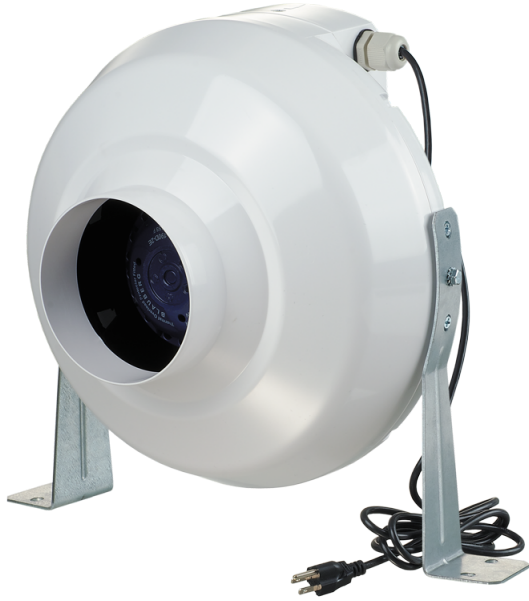

Series **VK**

The VENTS VK Series duct mounted centrifugal inline fans are suitable for a wide range of residential and commercial exhaust or supply air applications, such as bathrooms, kitchens, restaurants or equipment cooling.

- Motor type: AC
- Impeller type: Centrifugal impeller with backward curved blades
- Casing material: Plastic

Lineup	Connected air duct size, in	Rated power, W
 VK 100	✓	88.5
 VK 125	✓	114
 VK 150	✓	93
 VK 200	✓	149
 VK 250	✓	266
 VK 315	✓	269