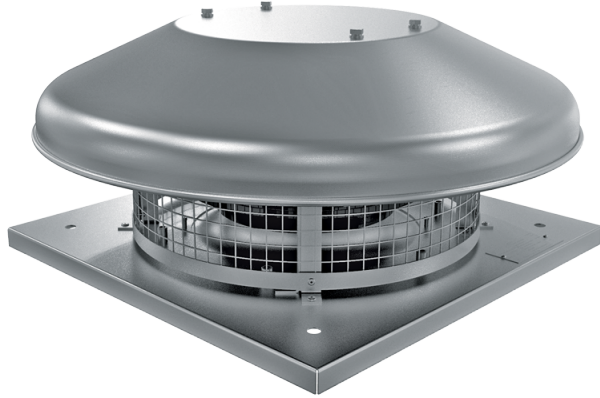

Series VKHCA EC

Aluminum roof fans

- Motor type: EC
- Impeller type: Centrifugal impeller with backward curved blades
- Casing material: Aluminium

Lineup	
	VKHCA 190 EC
	VKHCA 225 EC
	VKHCA 250 EC
	VKHCA 280 EC