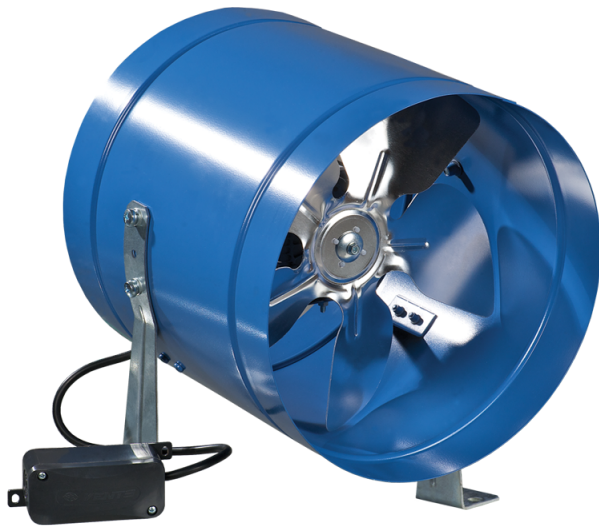

Series **VKOM**

Specially designed for mounting inside ventilation shaft, VKOM fans are the perfect air movers

- Motor type: AC
- Impeller type: Axial
- Casing material: Coated steel

Lineup

VKOM 150

VKOM 200