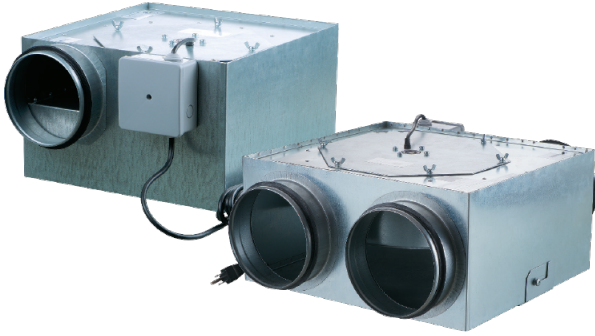

Series VKP

VKP/VKPF fans are specially designed for extract and input ventilation and are perfect air movement solution for areas with tight spaces

- Motor type: AC
- Impeller type: Centrifugal backward curved blades
- Casing material: Coated steel

Lineup	Connected air duct size, in	Rated power, W	Maximum performance @0.1", CFM
 VKP 125	✓	66	211
 VKP 150	✓	102	296
 VKP 125/125*2	✓	74	244
 VKP 150/150*2	✓	119	360