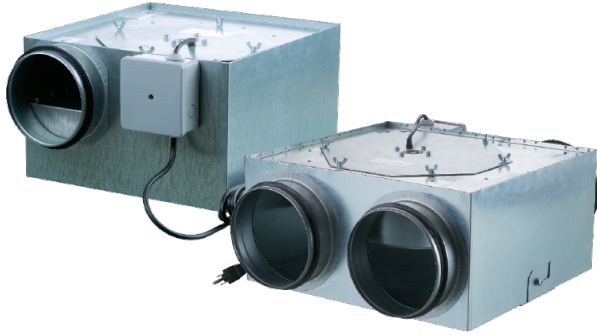

Series VKP

VKP/VKPF fans are specially designed for extract and input ventilation and are perfect air movement solution for areas with tight spaces

- Motor type: AC
- Impeller type: Centrifugal backward curved blades
- Casing material: Coated steel

Lineup	Connected air duct size, in	Rated power, W	Maximum performance @0.1", CFM
 VKP 125	✓	66	211
 VKP 150	✓	102	296
 VKP 125/125*2	✓	74	244
 VKP 150/150*2	✓	119	360