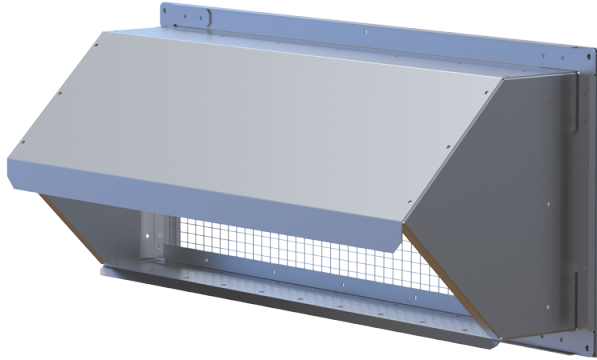

Series **WH AL**

Weatherhoods designed to shield dampers and wall openings from rain and snow, ensuring reliable operation in all weather conditions

Lineup

WH AL 14x8

WH AL 20x8

WH AL 30x8