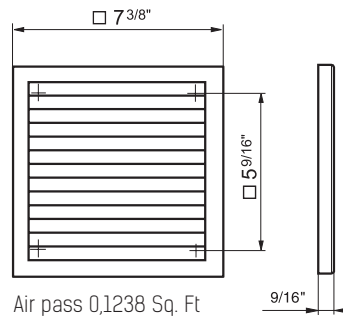

MV 120 S

Features mosquito screen and no collar